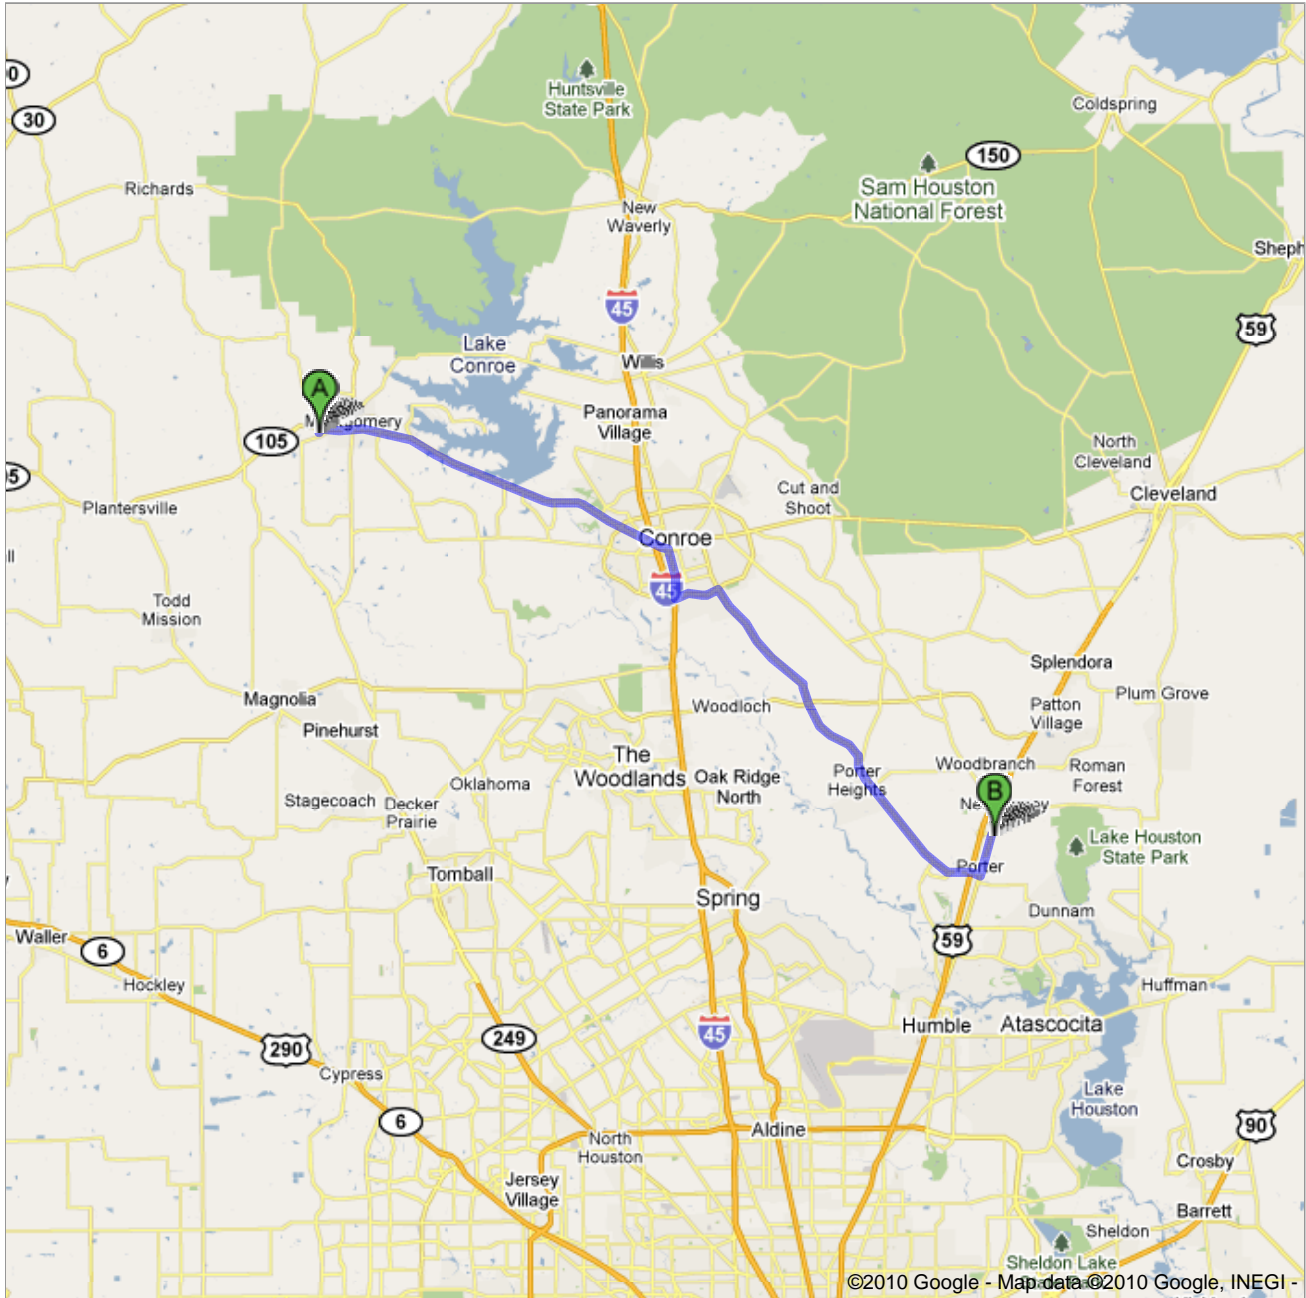

Directions to 21650 Texas 494 Loop, New Caney, TX 77357
41.0 mi – about 57 mins

Save trees. Go green!
Download Google Maps on your phone at google.com/gmm

 22825 Hwy 105 W, Montgomery, TX 77356

- | | | | |
|---|----|---|-----------------------------|
| | 1. | Head northeast toward TX-105 E | go 0.1 mi
total 0.1 mi |
|  | 2. | Turn right at TX-105 E
About 20 mins | go 16.7 mi
total 16.8 mi |
|  | 3. | Turn right at N Frazier St
About 3 mins | go 2.3 mi
total 19.0 mi |
|  | 4. | Turn left at TX-336 Loop
About 4 mins | go 2.0 mi
total 21.1 mi |
|  | 5. | Turn right at Conroe Porter Rd/Farm to Market 1314 S
Continue to follow Farm to Market 1314 S
About 26 mins | go 18.1 mi
total 39.1 mi |
|  | 6. | Turn left at TX-494 Loop N
Destination will be on the left
About 4 mins | go 1.9 mi
total 41.0 mi |

 21650 Texas 494 Loop, New Caney, TX 77357

These directions are for planning purposes only. You may find that construction projects, traffic, weather, or other events may cause conditions to differ from the map results, and you should plan your route accordingly. You must obey all signs or notices regarding your route.

Map data ©2010 Google

Directions weren't right? Please find your route on maps.google.com and click "Report a problem" at the bottom left.