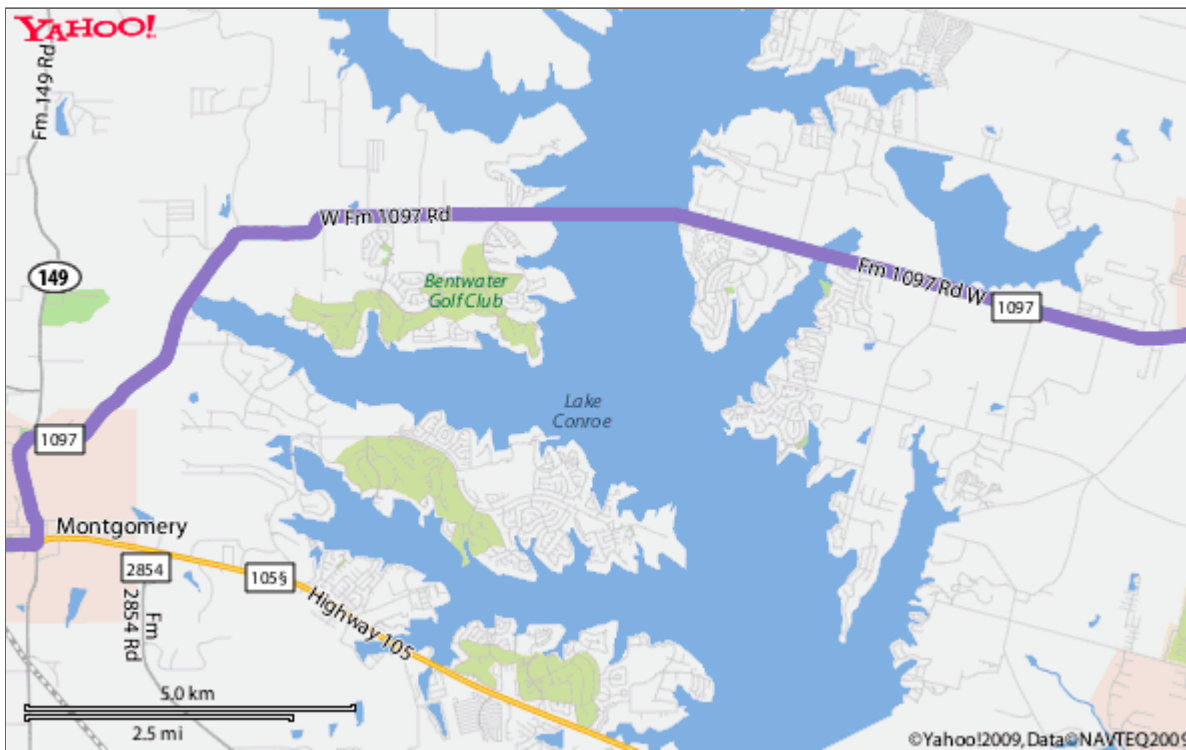

Directions to 1201 Fm 830 Rd, Willis, TX 77378-5625

Total Time: 26 mins, Total Distance: 18.87 mi

	Distance
A 1. Start at 22825 HIGHWAY 105 W, MONTGOMERY going toward OLD DOBBIN PLANTERSVIL RD	go 0.33 mi
2. Continue on EVA ST(W;)	go 1.11 mi
3. Turn L on LIBERTY ST(FM-149)	go 1.14 mi
4. Bear R on WILLIS MONTGOMERY RD(FM-1097)	go 0.91 mi
5. Continue on W FM 1097 RD(W FM-1097)	go 6.71 mi
6. Continue on W FM-1097	go 6 mi
7. Turn R on I-45 S	go 0.2 mi
8. Take L ramp onto I-45 S	go 1.72 mi
9. Take exit #92/SEVEN COVES DR	go 0.21 mi
10. Turn L on FM 830 RD(FM-830)	go 0.54 mi
B 11. Arrive at 1201 FM 830 RD, WILLIS, on the L	

Time: 26 mins, Distance: 18.87 mi

When using any driving directions or map, it's a good idea to do a reality check and make sure the road still exists, watch out for construction, and follow all traffic safety precautions. This is only to be used as an aid in planning.